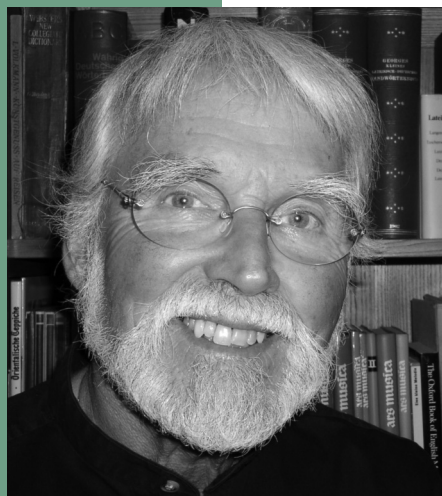

*Dear Friends of the
Santa Cruz Chorale,*

The Santa Cruz Chorale invites you to join us for our 35th season. In addition to our traditional Christmas concert with music from around the world, we are bringing New Choir back, because of your warm response to their music this recent March. Our season concludes in April with Handel and Bach. Please make a note of the concert dates on your calendar, as they are different from past seasons. Generous donations from you have made it possible to have professional instrumentalists join us for both the December and April concerts. We thank you for your continued support and hope to see you this season.

Christian Grube, the Chorale's Artistic Director, is Emeritus Professor of Choral Conducting at the Berlin University of Arts. His choirs are known for their superb sound, impeccable intonation, broad range of dynamic expression, and ability to interpret the most diverse styles. They have been praised for their rendition of motets, madrigals and masses of the Renaissance, and also for their

performances of romantic and modern choral works. On one of the three U.S. tours of his Chamber Choir, the reviewer of the *Washington Post* called the performance in Washington, D.C., "the best choral concert I have heard this year."