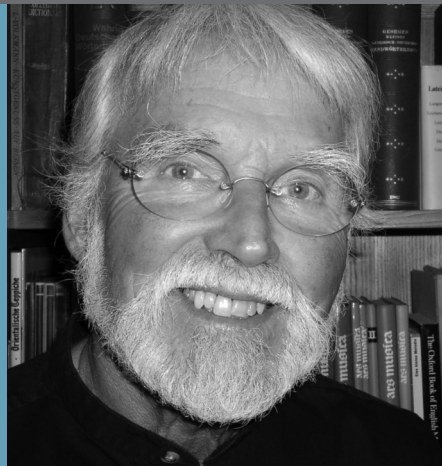

A Note From Our ARTISTIC DIRECTOR

*Dear Friends of
the Santa Cruz
Chorale,*

I am happy to see that the Chorale's hard work is finding such recognition in the community. As each singer strives to further develop his or her musical potential, the quality of the group continues to improve. The Chorale's audiences have grown larger and larger, and although tickets can usually still be had at the door, wise people purchase theirs in advance. We look forward to sharing music with many appreciative listeners in the coming season.