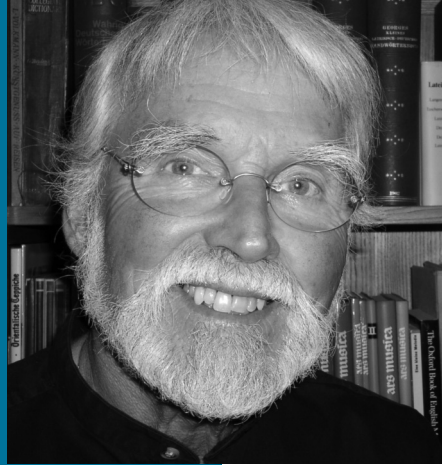

A Note From OUR ARTISTIC DIRECTOR

*Dear Friends of
the Santa Cruz
Chorale,*

I would like to take this
opportunity to thank you
for your continued support

of this accomplished group of singers.

Your generous donations enable the
Santa Cruz Chorale to hire excellent
instrumentalists and soloists for our
concerts, and the increasing size of our
audiences indicates that you are
enjoying both the programming and
artistic quality of our performances.

ADDRESS SERVICE REQUESTED

The cover of the Santa Cruz Chorale 2019-2020 season program. The top half has a blue background with white decorative flourishes at the top and bottom. The text 'The Santa Cruz Chorale' is written in a large, elegant serif font. Below this, on a grey background, it says 'presents its 2019-2020 THIRTY-SEVENTH SEASON'. The bottom half of the cover features a black and white reproduction of a Renaissance-style painting of four angels sitting on a cloud, playing a lute and holding a scroll with musical notation. The scroll contains the Latin text 'Gloria in excelsis deo.' The bottom of the cover has grey decorative flourishes.